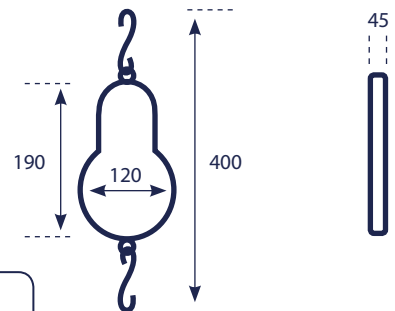

NUWEIGH

JAC 434

Electronic Hanging Scale

features

- Large 20mm LCD Display
- Tare and Zero Function
- Hold Function
- Quality Load Cell Design
- 9V Battery Operation
- Rugged Housing
- Stainless Steel Hooks
- 12 months Guarantee
- Easy Calibration

- **High Accuracy**
- **20mm LCD Display**
- **Portable Design**

specifications

MODEL	CAPACITY	RESOLUTION
JAC 434 - 75	75kg	20g or 50g

Physical Dimensions (in mm)

JAC 434 with Stainless Steel Hooks

JAC 434 with optional Scoop